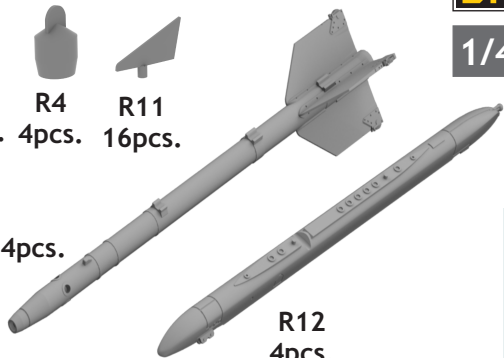

648 303 AIM-9G/H Sidewinder

1/48 scale

R3 4pcs.
R4 4pcs.
R11 16pcs.

R10 4pcs.

R12 4pcs.

COLOURS

GSI Creos (GUNZE)		Mr.METAL COLOR	
AQUEOUS	Mr.COLOR	Mr.METAL COLOR	
H 8	C 8	MC213	STAINLESS
H28	C78		
H308	C308		
H316	C316		
H329	C329		

This product contains metal and resin detail parts for upgrading scale plastic models. When selecting this set make sure that it is for the kit mentioned in product name as these sets are made specifically for that kit. When upgrading the model some cutting or corrections may be necessary for parts to fit accurately. **WARNING!** This set contains small and sharp parts. Work carefully in a ventilated and well-lit room. Safety glasses are recommended. This product is not suitable for children below 14 years of age.