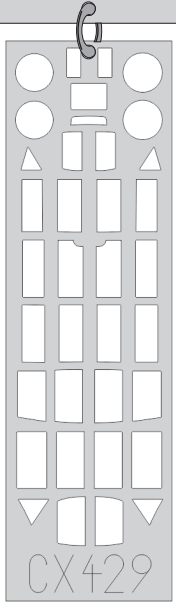

eduard
MASK

CX 429

B5N2 Kate 1/72

The die-cut mask for accurate canopy frame painting of the
Airfix A04058 scale 1/72 KIT

1.)

2.)

F01

F08

?

F05

F06

F04

3.)