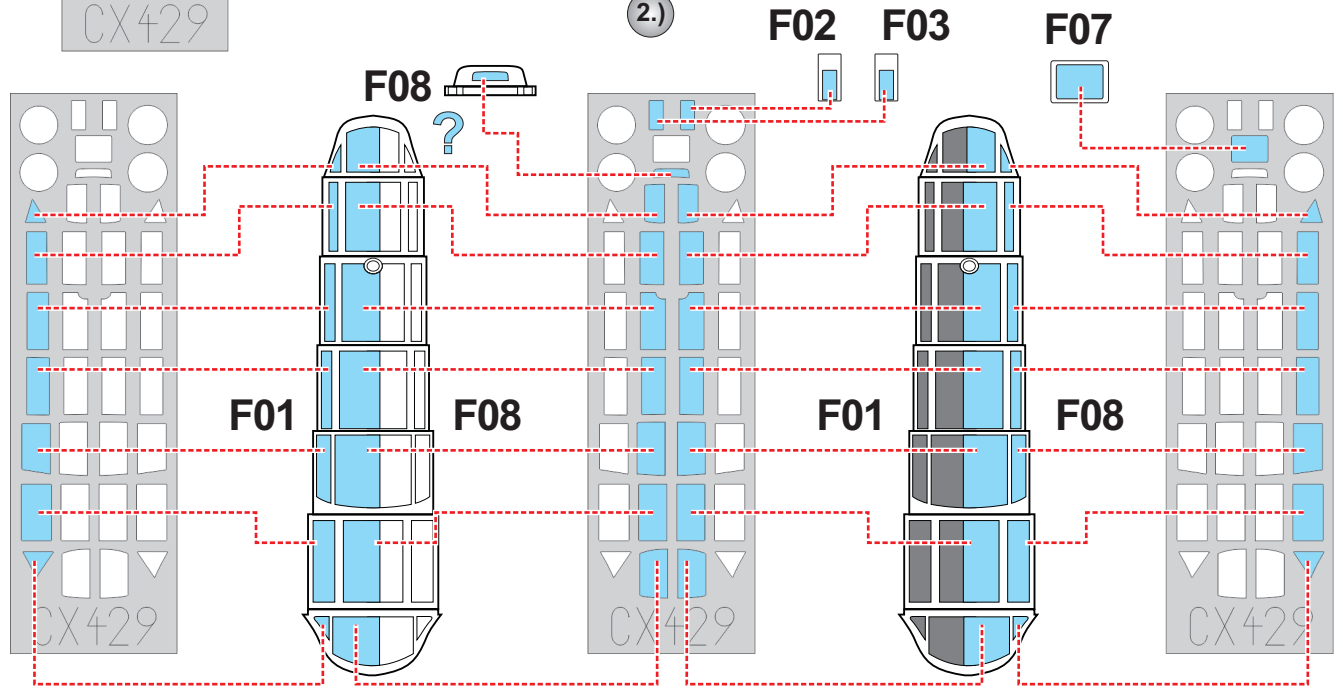

eduard
MASK

CX 429

B5N2 Kate 1/72

The die-cut mask for accurate canopy frame painting of the
Airfix A04058 scale 1/72 KIT

1.)

2.)

F01

F08

?

F05

F06

F04

3.)