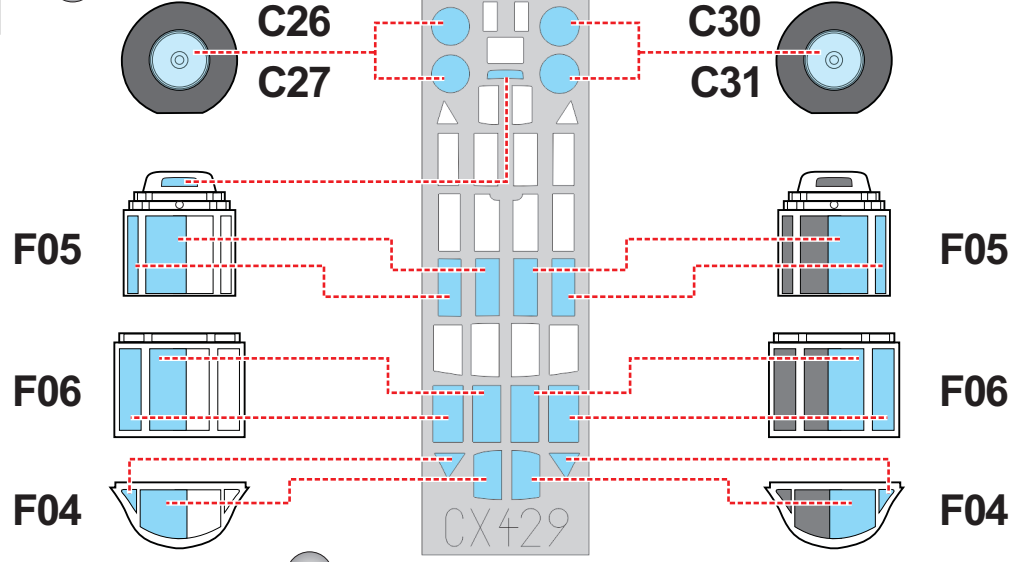

eduard
MASK

CX 429

B5N2 Kate 1/72

The die-cut mask for accurate canopy frame painting of the
Airfix A04058 scale 1/72 KIT

1.)

2.)

F01

F08

?

F05

F06

F04

3.)