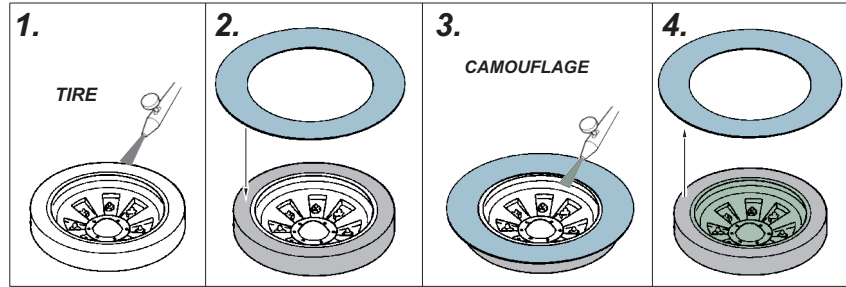

eduard
Express Mask

XT 177

ASU-85 SPG(1956) wheels 1/35

A die-cut mask for accurate painting for Tamiya kit

Trumpeter

scale 1/35 KIT

A
KIT
PARTS:
A11

?

B
KIT
PARTS:
A11