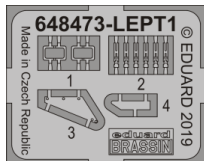

# 648 473 Bf 109E fuselage guns

for Eduard kit - pro stavebnici Eduard

1/48 scale