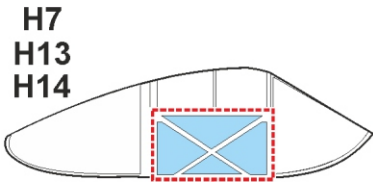

P-38F/G TFace

EX 667

for kit **TAMIYA**

scale **1/48**

LIQUID MASK

OUTSIDE

H11
LIQUID MASK

H11

H3

H14

H13

H7

H1

INSIDE