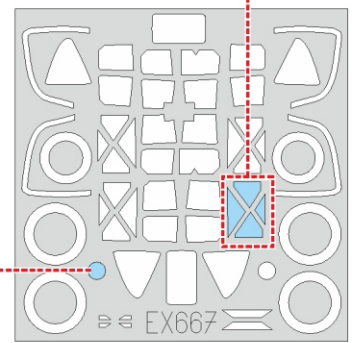

P-38F/G TFace

EX 667

for kit **TAMIYA**

scale **1/48**

LIQUID MASK

OUTSIDE

H11
LIQUID MASK

H11

H3

H14

H13

H7

H1

INSIDE