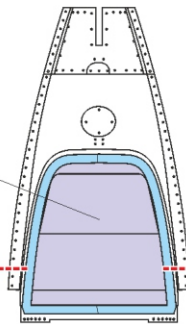

P-38F/G TFace

EX 667

for kit **TAMIYA**

scale **1/48**

LIQUID MASK

OUTSIDE

H11
LIQUID MASK

H11

H3

H14

H13

H7

H1

INSIDE