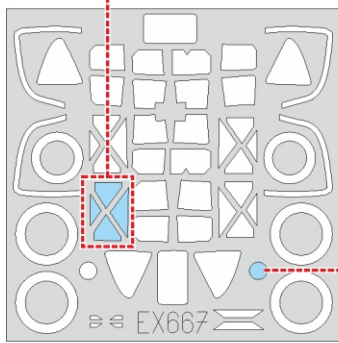

P-38F/G TFace

EX 667

for kit **TAMIYA**

scale **1/48**

LIQUID MASK

OUTSIDE

H11
LIQUID MASK

H11

H3

H14

H13

H7

H1

INSIDE