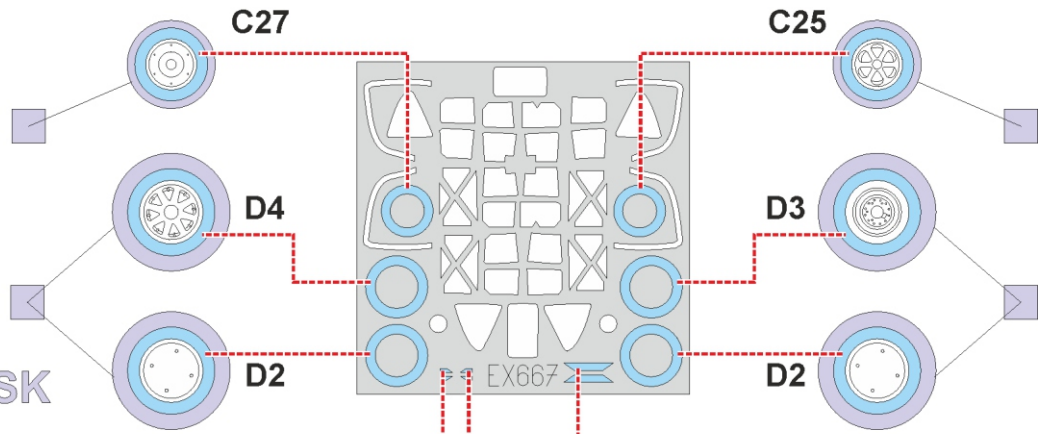

P-38F/G TFace

EX 667

for kit **TAMIYA**

scale **1/48**

LIQUID MASK

OUTSIDE

H11
LIQUID MASK

H11

H3

H14

H13

H7

H1

INSIDE