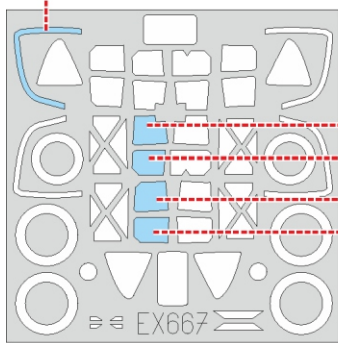

P-38F/G TFace

EX 667

for kit **TAMIYA**

scale **1/48**

LIQUID MASK

OUTSIDE

H11
LIQUID MASK

H11

H3

H14

H13

H7

H1

INSIDE