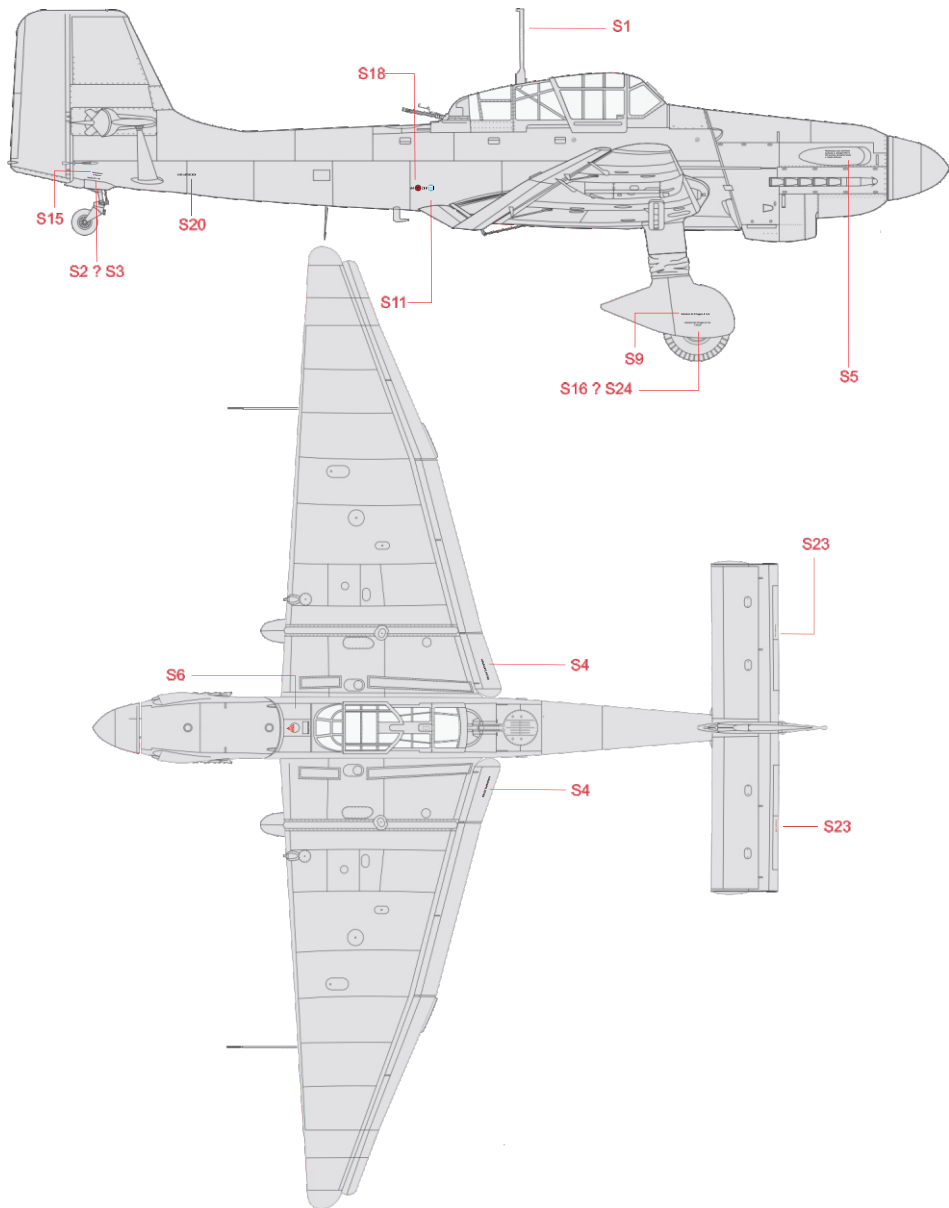

SCALE

1/48

Ju 87 stencils

ITEM #

D48106

DESIGNED EXCLUSIVELY FOR JU 87 BY HASEGAWA/AIRFIX/ITALERI

Eduard - Model Accessories, 435 21 Obrnice 170, Czech Republic

D48106 Ju 87 stencils 1/48