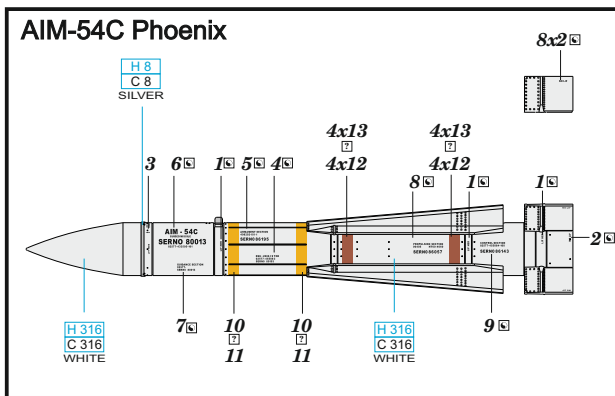

BEST ~~PLASTIC~~ RESIN AROUND!