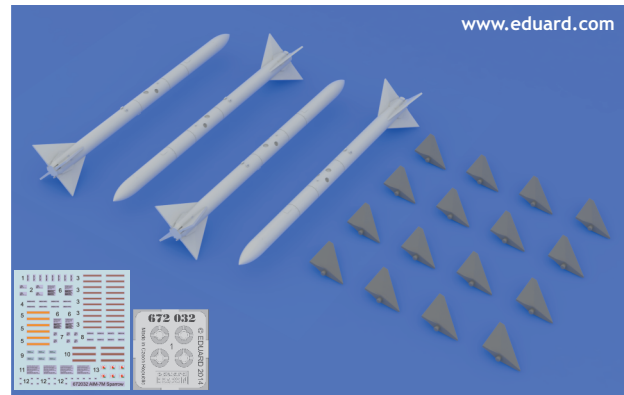

BEST BRASS RESIN AROUND!