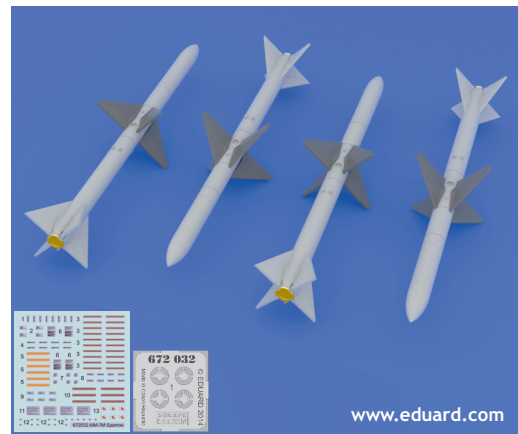

672 032 AIM-7M Sparrow

eduard
BRASSIN

1/72 scale

R2
16 pcs.

R3 4 pcs.

COLOURS

GSI Creos (GUNZE)			Mr.METAL COLOR	
AQUEOUS	Mr.COLOR	GREY	MC213	STAINLESS
H308	C308	GREY	MC213	STAINLESS
H316	C316	WHITE		

This product contains metal and resin detail parts for upgrading scale plastic models. When selecting this set make sure that it is for the kit mentioned in product name as these sets are made specifically for that kit. When upgrading the model some cutting or corrections may be necessary for parts to fit accurately. **WARNING!** This set contains small and sharp parts. Work carefully in a ventilated and well-lit room. Safety glasses are recommended. This product is not suitable for children below 14 years of age.

eduard

435 21 Obrnice 170
Czech Republic

672 032 AIM-7M Sparrow

1/72

BRASSIN

BRASSIN

eduard

BEST BRASS RESIN AROUND!

SYMMETRICAL ASSEMBLY
SYMETRICKÁ MONTÁŽ

- REMOVE ODSTRANIT
- BEND OHNOUT
- GRIND OBROUSIT
- OPTION VOLBA
- DRILL HOLE VRTAT OTVOR
- REPLACE NAHRADIT

4 pcs.

672 032 AIM-7M Sparrow