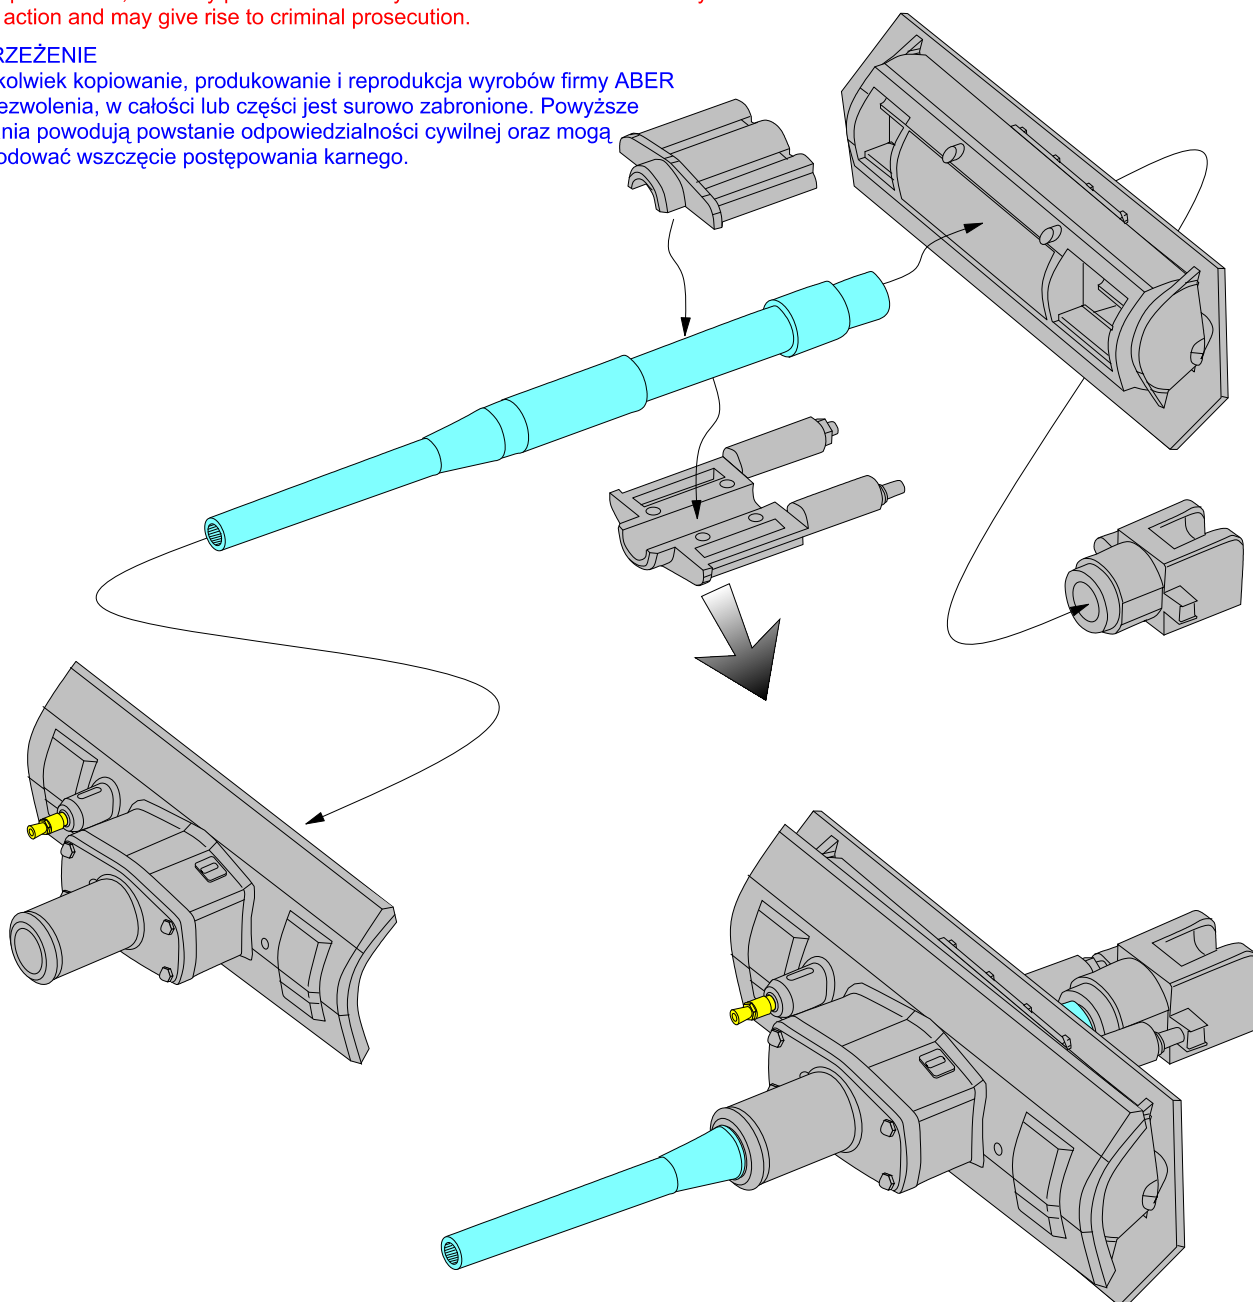

German 50 mm KwK L/42 Barrel for Pz.Kpfw.III, Ausf.G,H,or J early

(Lufa do czołgu Panzer III G, H, J wczesny)

1/35 scale update for DRAGON new models

ABER®

35 L-64

WWW.ABER.NET.PL

Made in Poland © 2007

WARNING

Any unauthorized copying, producing and reproducing of ABER company products, or any part thereof, is strictly prohibited and any such action establishes liability for a civil action and may give rise to criminal prosecution.

OSTRZEŻENIE

Jakiegolwiek kopiowanie, produkowanie i reprodukcja wyrobów firmy ABER bez zezwolenia, w całości lub części jest surowo zabronione. Powyższe działania powodują powstanie odpowiedzialności cywilnej oraz mogą spowodować wszczęcie postępowania karnego.

Please note that, for purpose of improvement ABER sets designs are subjects to change without notice.

Proszę mieć na uwadze fakt, że zestawy ABER mogą ulec zmianie ze względu na ulepszenia, bez powiadomienia.