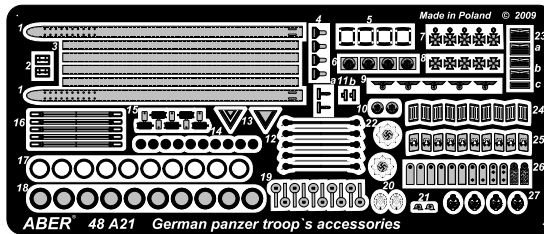

German panzer troop's accessories

Aksesoria do niemieckich czołgistów

1/48 scale update

ABER

48 A21

WWW.ABER.NET.PL

Made in Poland © 2009