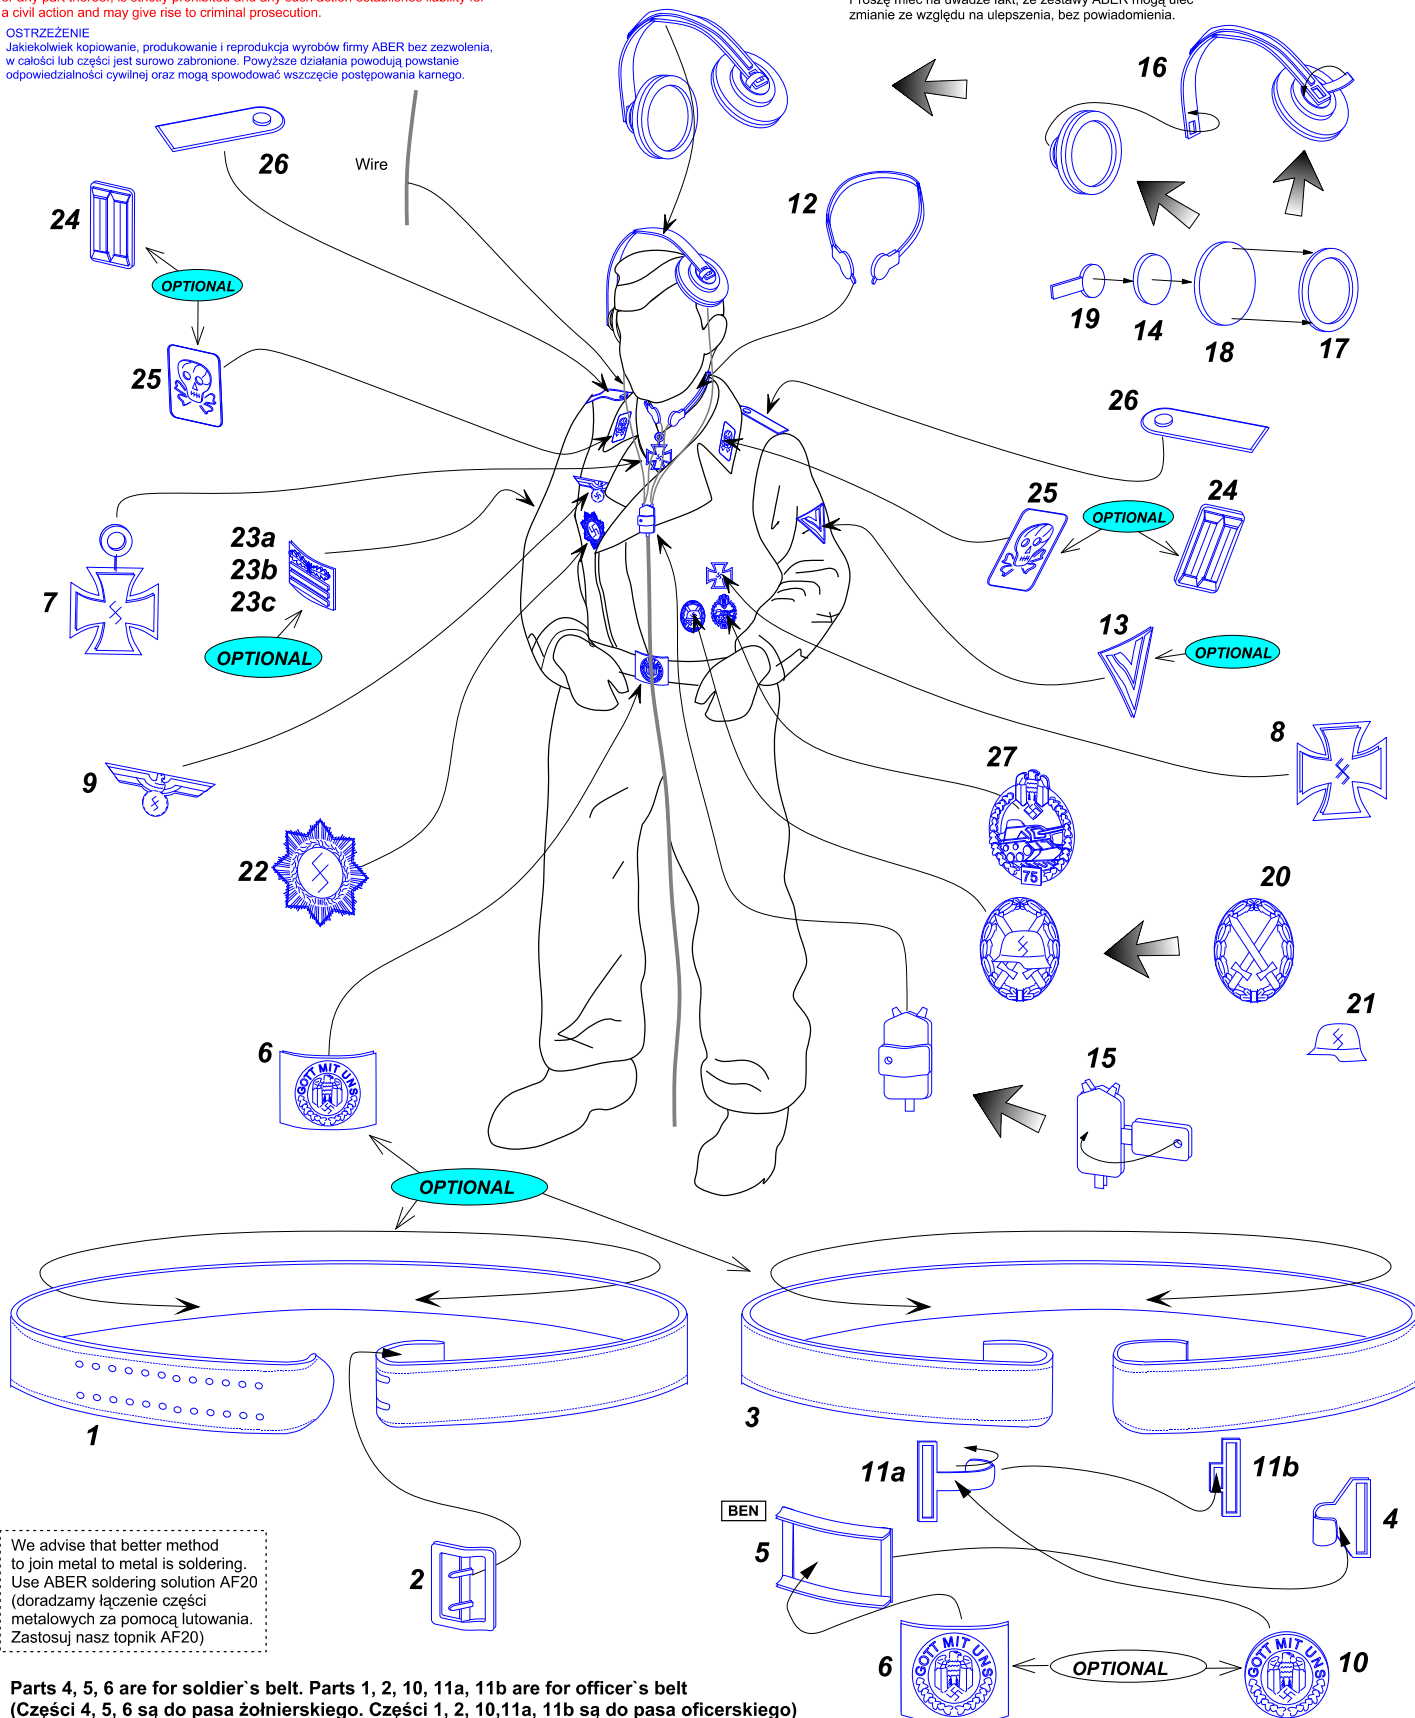

WARNING
Any unauthorized copying, producing and reproducing of ABER company products, or any part thereof, is strictly prohibited and any such action establishes liability for a civil action and may give rise to criminal prosecution.