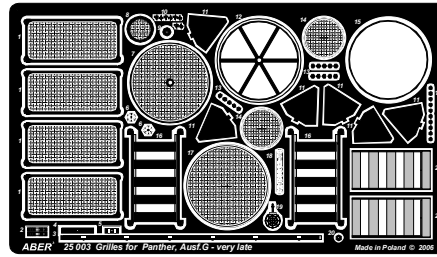

GERMAN MEDIUM TANK

Grilles for Sd.Kfz.171 Panther, Ausf.G (Late model)

Siatki do niemieckiego czołgu Panther G (późna)

1/25 scale update for Academy model

ABER®

25 003

WWW.ABER.NET.PL

Made in Poland © 2006